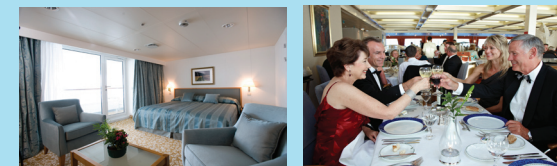

BALMORAL SHIP VISIT

SATURDAY 16 JULY 2011

£39.00 per person

The Cost Includes:

Return coach from Bedford to Southampton
Welcome drink onboard Balmoral
A presentation & guided ship tour
Buffet lunch and wine in ship's main restaurant

Please contact us now to reserve your place